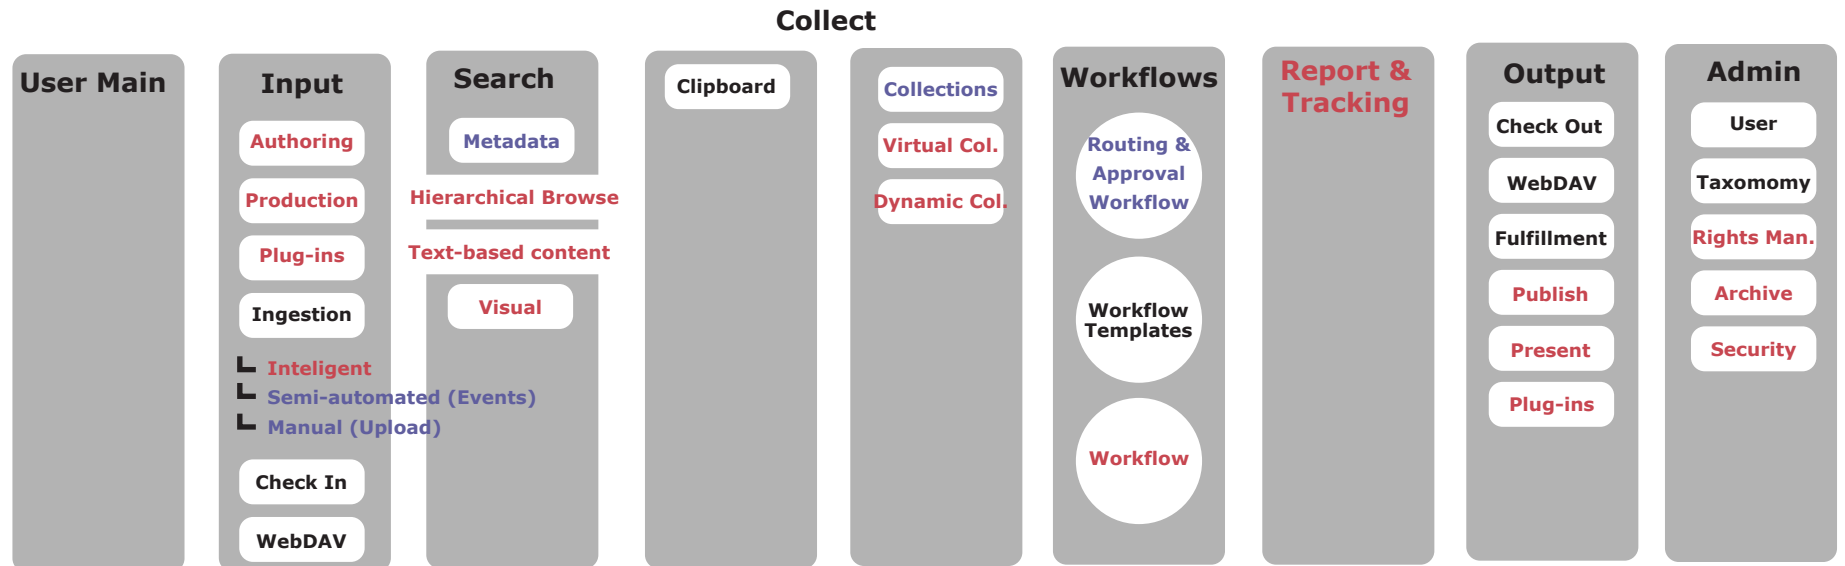

3.0 Functionality and Beyond: Information Organization

Blue = exists as key Menu Button in 3.0

Black = exists as current functionality

Red = missing 50% or greater existing or potential new functionality