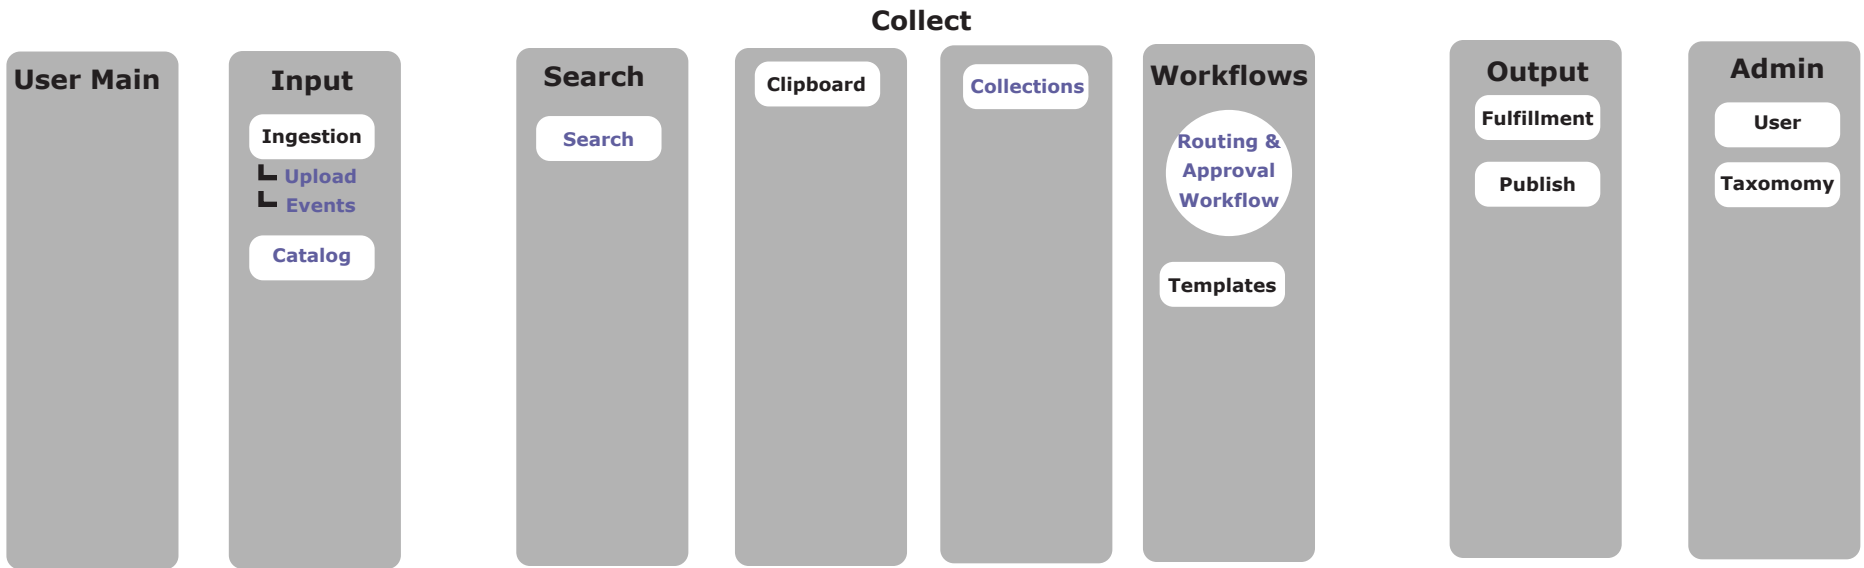

3.0 Functionality: Information Organization

Blue = exists as key Menu Button in 3.0

Black = exists as current functionality