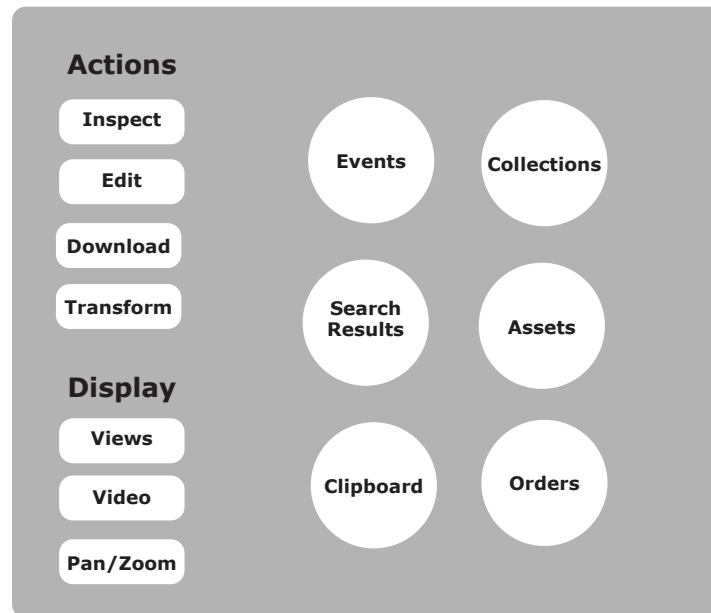

3.0 Functionality: Information Organization

Blue = exists as key Menu Button in 3.0

Black = exists as current functionality